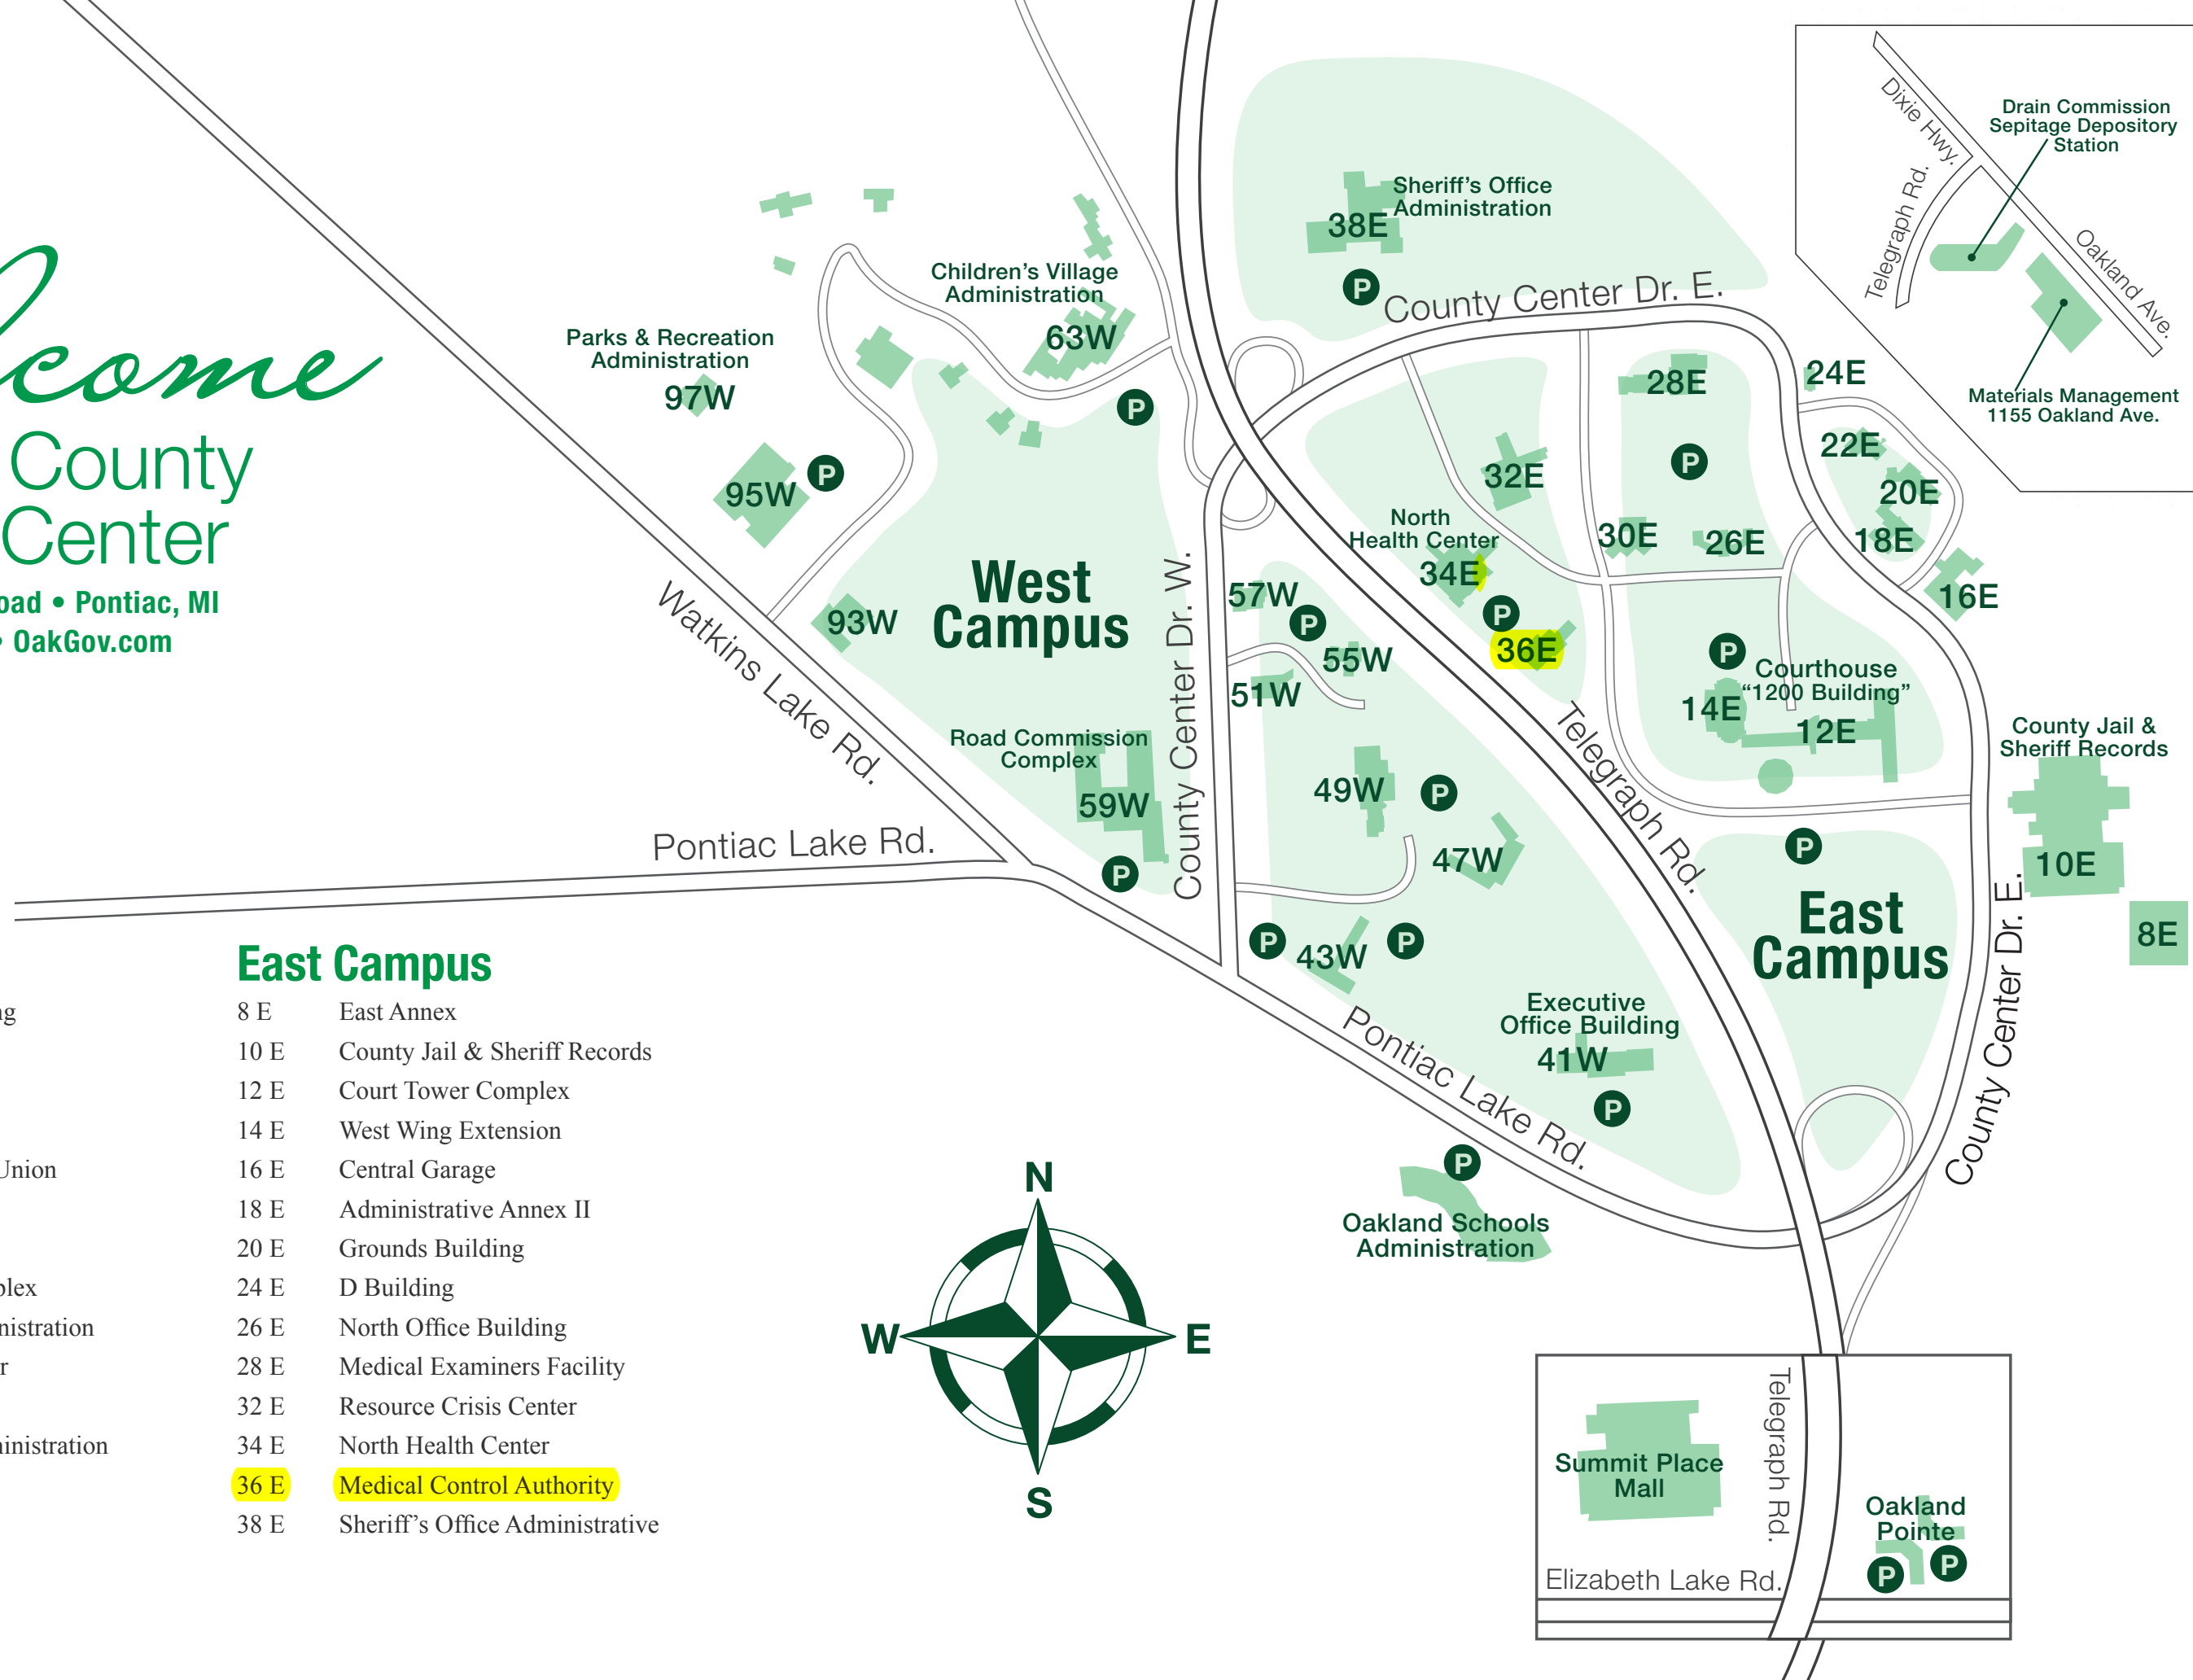

## Oakland County Service Center

1200 N. Telegraph Road • Pontiac, MI  
(248) 858-1000 • OakGov.com

### West Campus

- 41 W Executive Office Building
- 43 W Oakland County Market
- 47 W Homeland Security
- 49 W Administrative Annex I
- 51 W Oakland County Credit Union
- 55 W Easter Seals Society
- 57 W Sheriff's Patrol Services
- 59 W Road Commission Complex
- 63 W Children's Village Administration
- 93 W US Army Reserve Center
- 95 W Public Works Building
- 97 W Parks & Recreation Administration

### East Campus

- 8 E East Annex
- 10 E County Jail & Sheriff Records
- 12 E Court Tower Complex
- 14 E West Wing Extension
- 16 E Central Garage
- 18 E Administrative Annex II
- 20 E Grounds Building
- 24 E D Building
- 26 E North Office Building
- 28 E Medical Examiners Facility
- 32 E Resource Crisis Center
- 34 E North Health Center
- 36 E Medical Control Authority
- 38 E Sheriff's Office Administrative